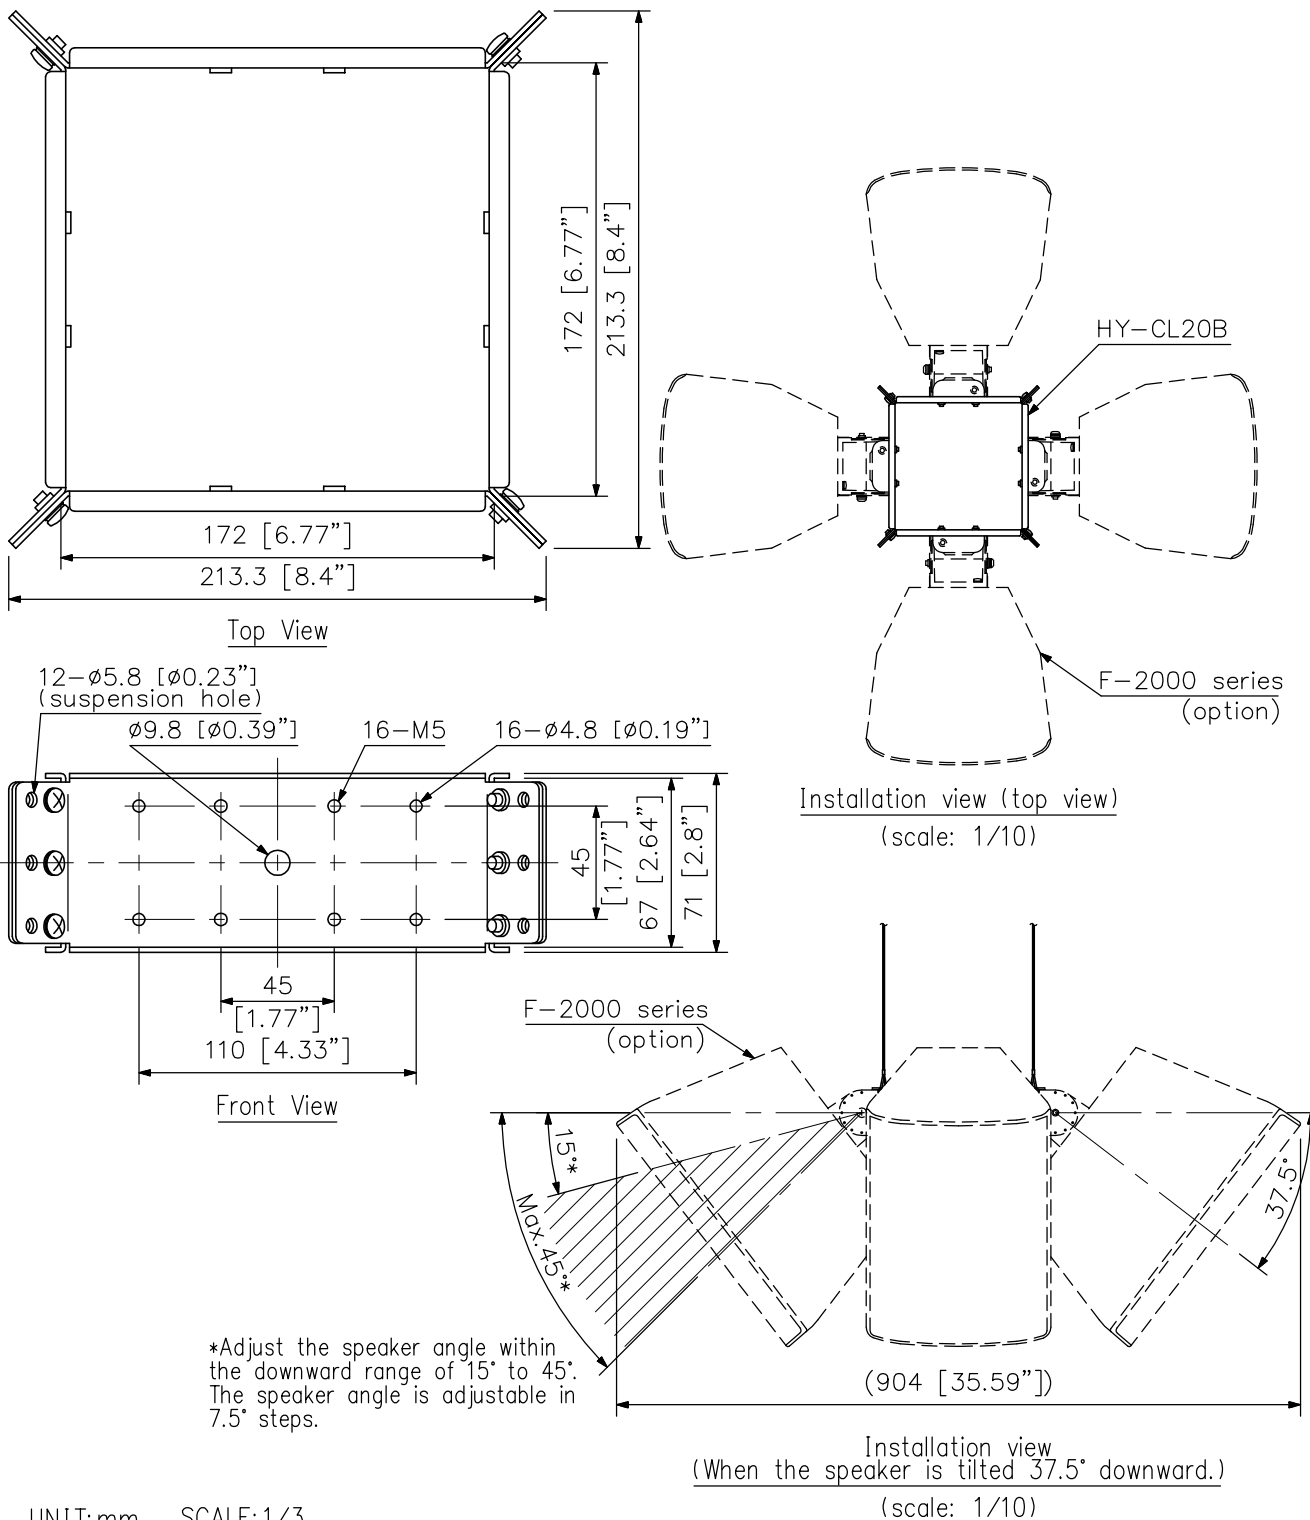

## DESCRIPTION

The HY-CL20B Cluster Bracket is used for cluster ceiling suspension of 4 F-2000 Series speakers.

## SPECIFICATIONS

Finish	Steel plate, black, paint
Dimensions	213.3 (W) × 71 (H) × 213.3 (D) mm (8.4" × 2.8" × 8.4")
Weight	1.2 kg (2.65 lb)
Accessory	Speaker mounting bracket (with washer) ×16

## APPEARANCE

UNIT:mm SCALE:1/3